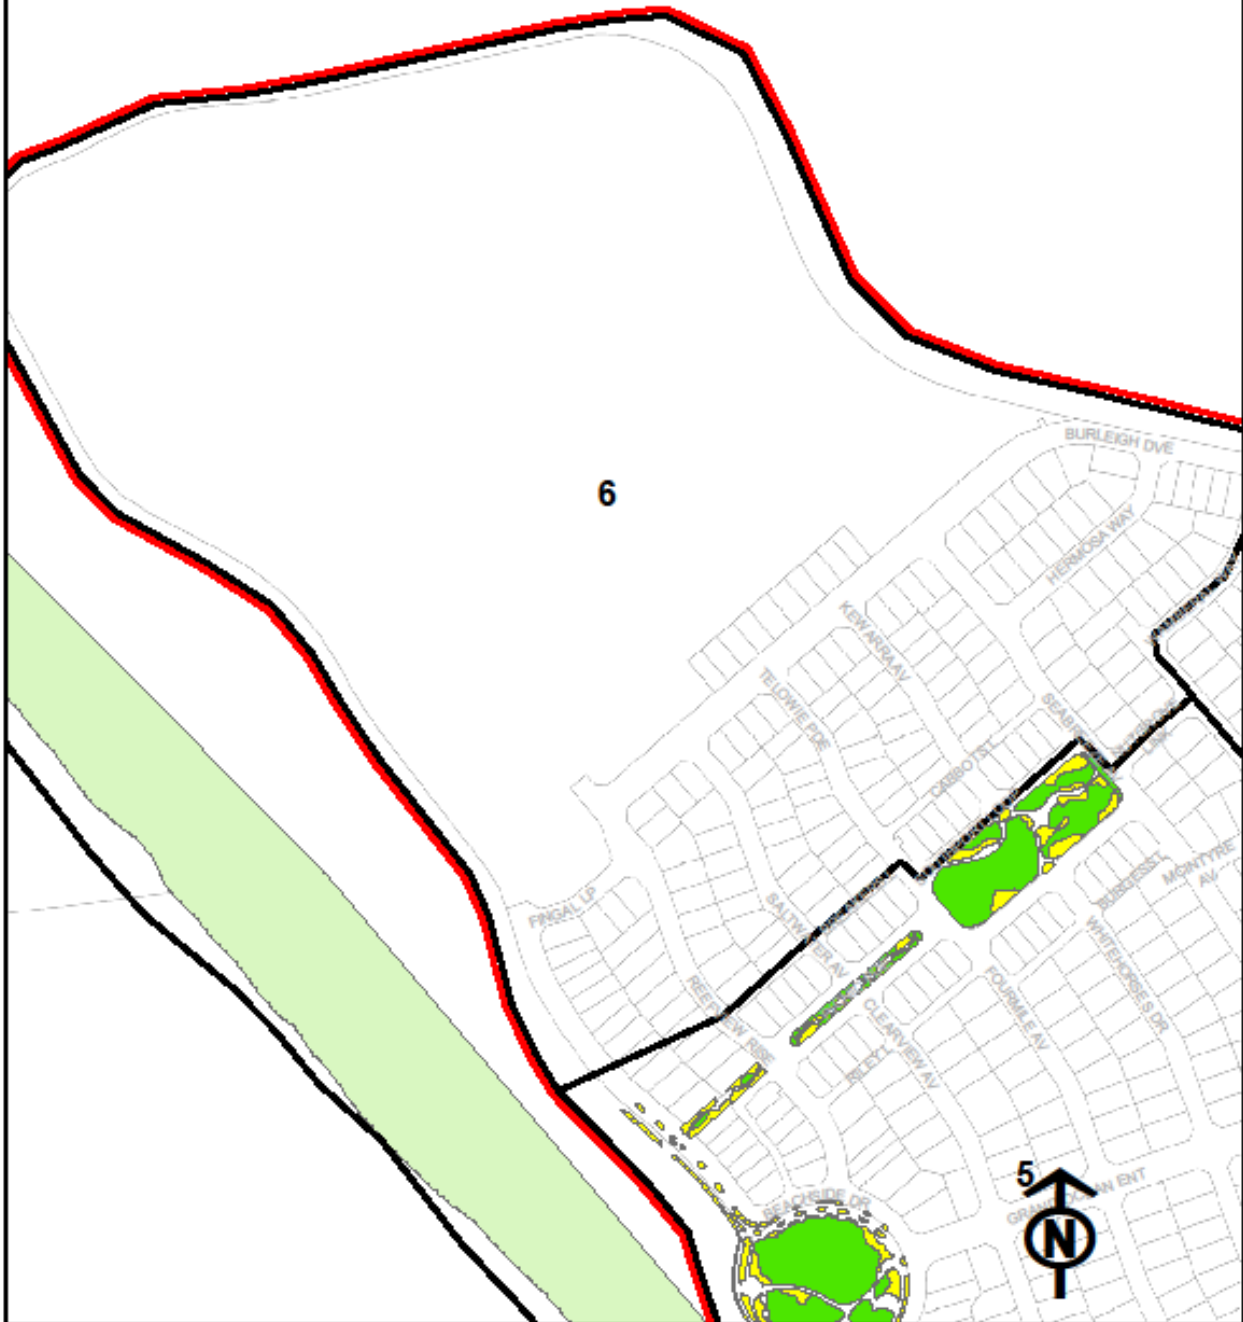

Burns Beach SAR

Zone 6

Document Path: I:\AMBIGIS Projects\SAR_Master\BurnsBeach_Disag.mxd
Date Saved: 26/11/2021
Compiled: Infrastructure Asset Management Services

Disclaimer: While every care is taken to ensure the accuracy of this data, the City of Joondalup makes no representations or warranties about its accuracy, completeness or suitability for any particular purpose and disclaims all liability for all expenses, losses, damages and costs which may be incurred as a result of the data being used.

Legend

- Burns Beach SAR Area
- Burns Beach Zones