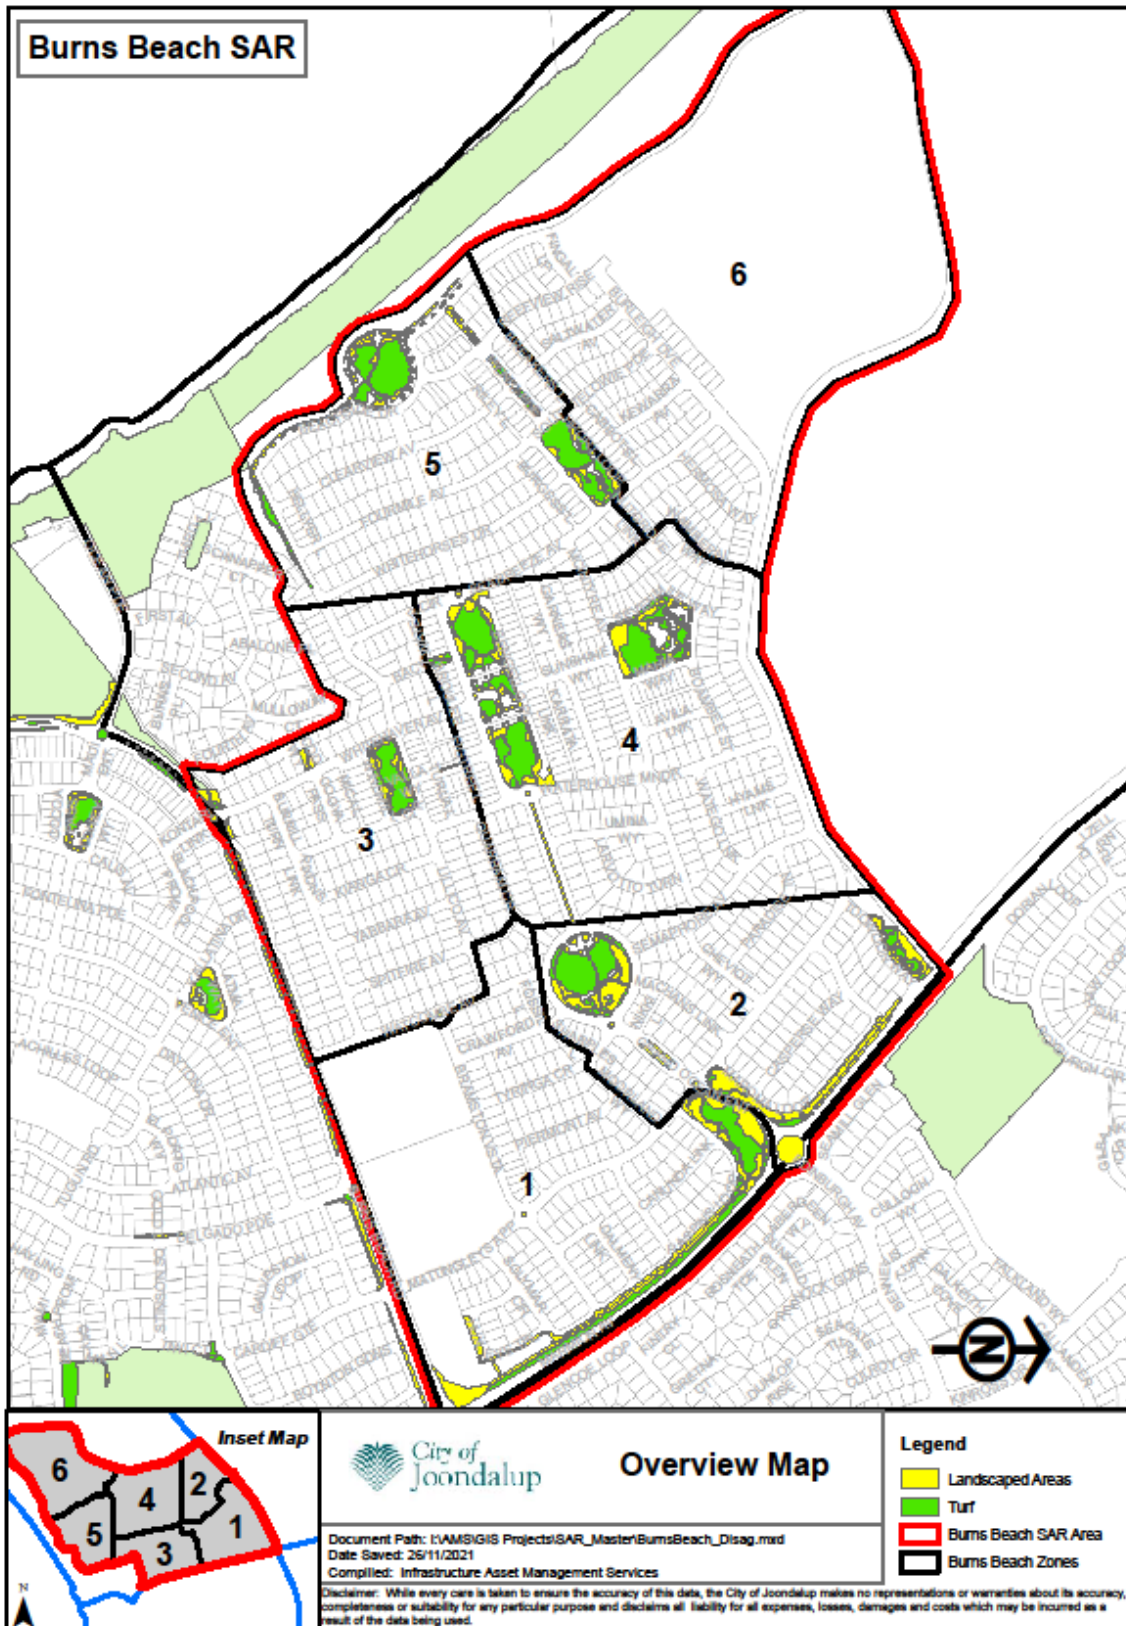

ATTACHMENT A - MAP OF ENHANCED MAINTENANCE AREAS

City of Joondalup

Zone 2

Document Path: I:\AMSIGIS Projects\SAR_Master\BurnsBeach_Disag.mxd
 Date Saved: 25/11/2021
 Compiled: Infrastructure Asset Management Services

Legend

- Burns Beach SAR Area
- Burns Beach Zones