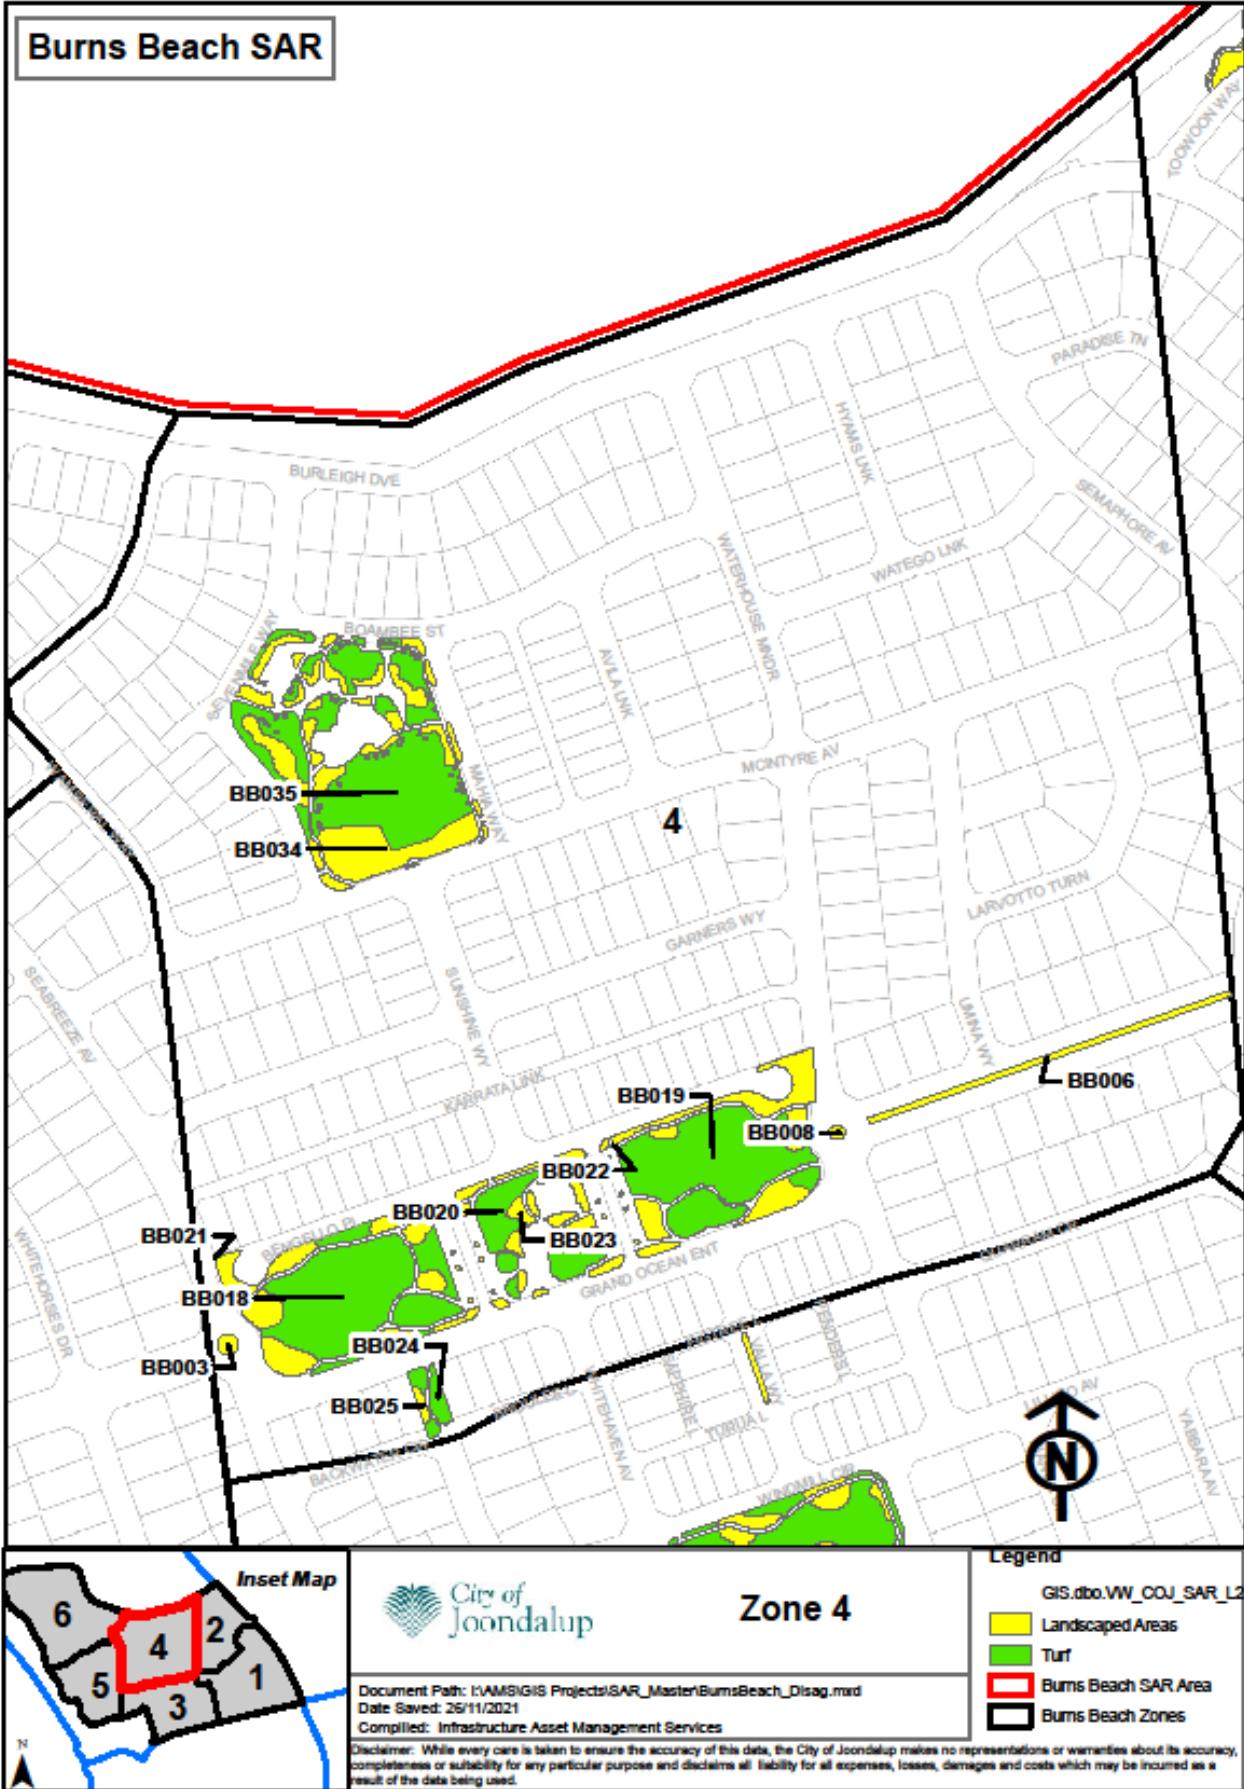

ATTACHMENT A - MAP OF ENHANCED MAINTENANCE AREAS

City of Joondalup

Zone 2

Document Path: I:\AMSIGIS Projects\SAR_Master\BurnsBeach_Disag.mxd
 Date Saved: 25/11/2021
 Compiled: Infrastructure Asset Management Services

Legend

GIS.dbo.VW_COJ_SAR_L2

- Landscaped Areas
- Turf
- Burns Beach SAR Area
- Burns Beach Zones

City of Joondalup

Zone 5

Document Path: [\\AMSIGIS\Projects\SAR_Master\BurnsBeach_Disag.mxd]
 Date Saved: 26/11/2021
 Compiled: Infrastructure Asset Management Services

Legend

- Burns Beach SAR Area
- Burns Beach Zones