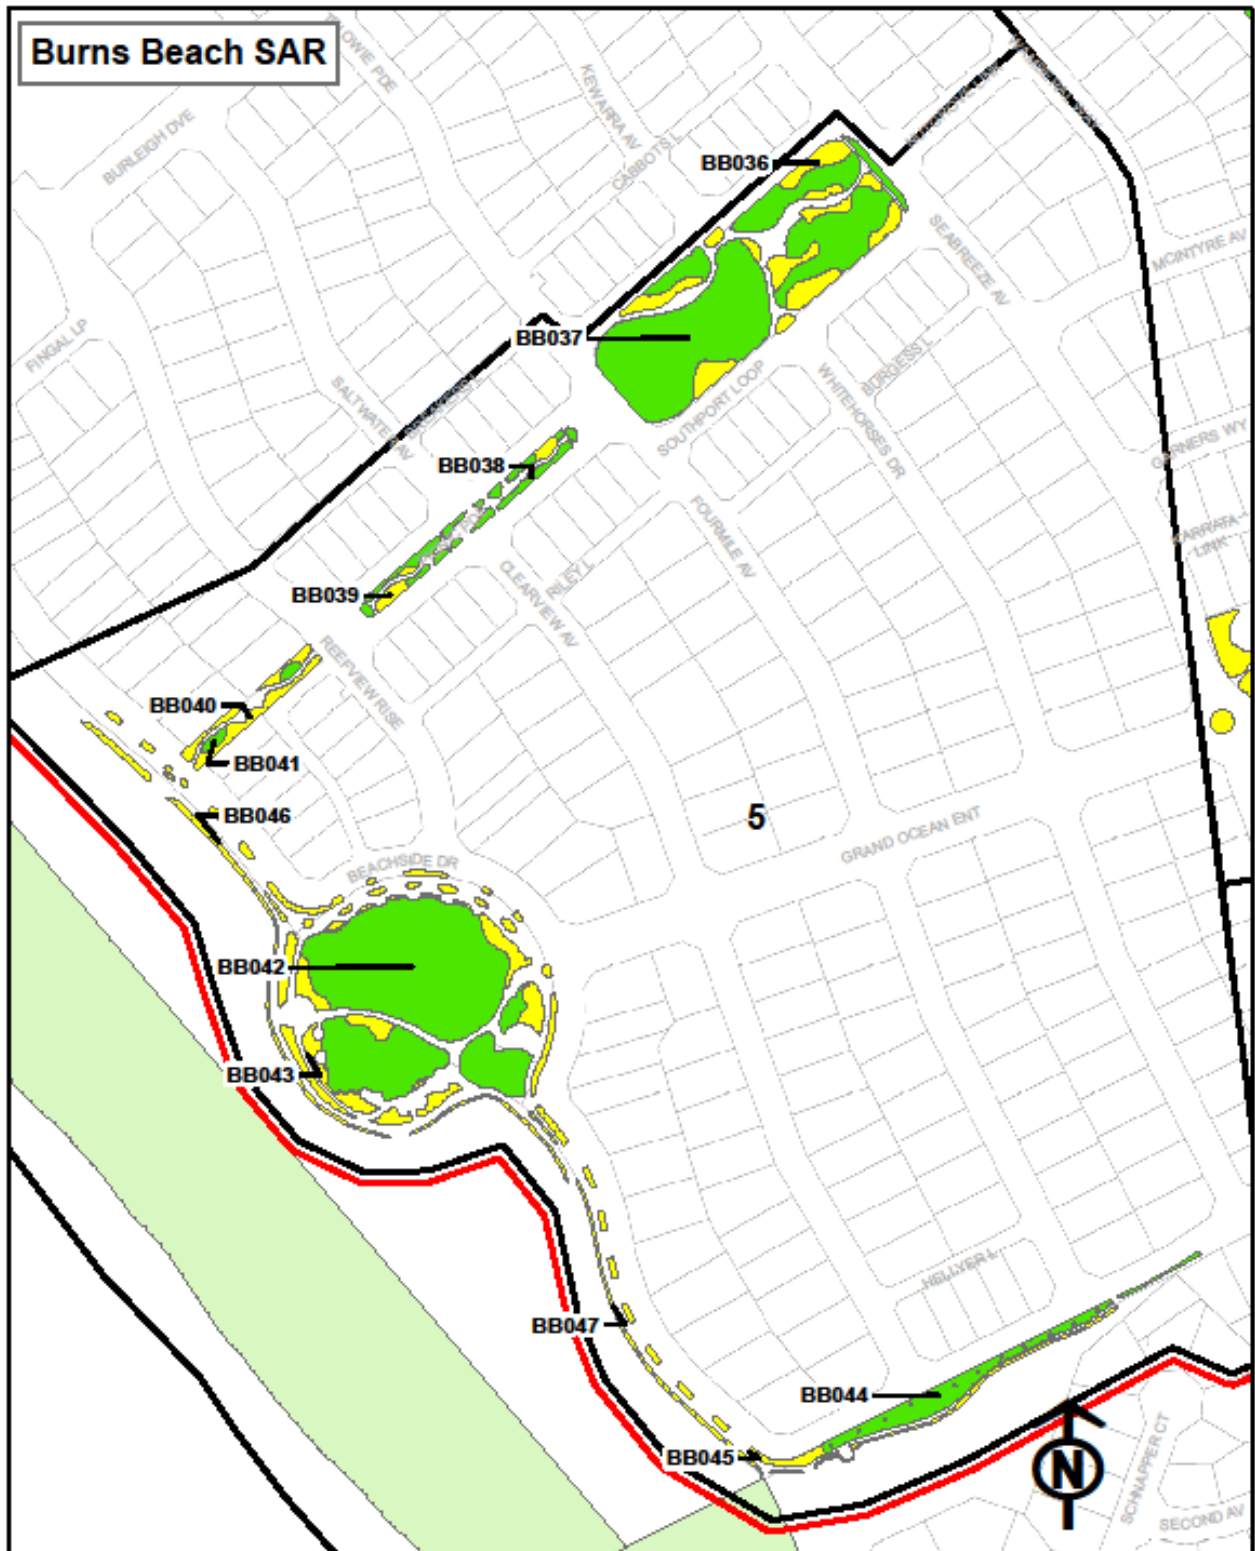

ATTACHMENT A - MAP OF ENHANCED MAINTENANCE AREAS

City of Joondalup

Zone 2

Document Path: I:\AMSIGIS Projects\SAR_Master\BurnsBeach_Disag.mxd
 Date Saved: 25/11/2021
 Compiled: Infrastructure Asset Management Services

Disclaimer: While every care is taken to ensure the accuracy of this data, the City of Joondalup makes no representations or warranties about its accuracy, completeness or suitability for any particular purpose and disclaims all liability for all expenses, losses, damages and costs which may be incurred as a result of the data being used.

Legend

GIS.dbo.VW_COJ_SAR_L2

- Landscaped Areas
- Turf
- Burns Beach SAR Area
- Burns Beach Zones

City of Joondalup

Zone 5

Document Path: [\\AMSIGIS\Projects\SAR_Master\BurnsBeach_Disag.mxd]
 Date Saved: 26/11/2021
 Compiled: Infrastructure Asset Management Services