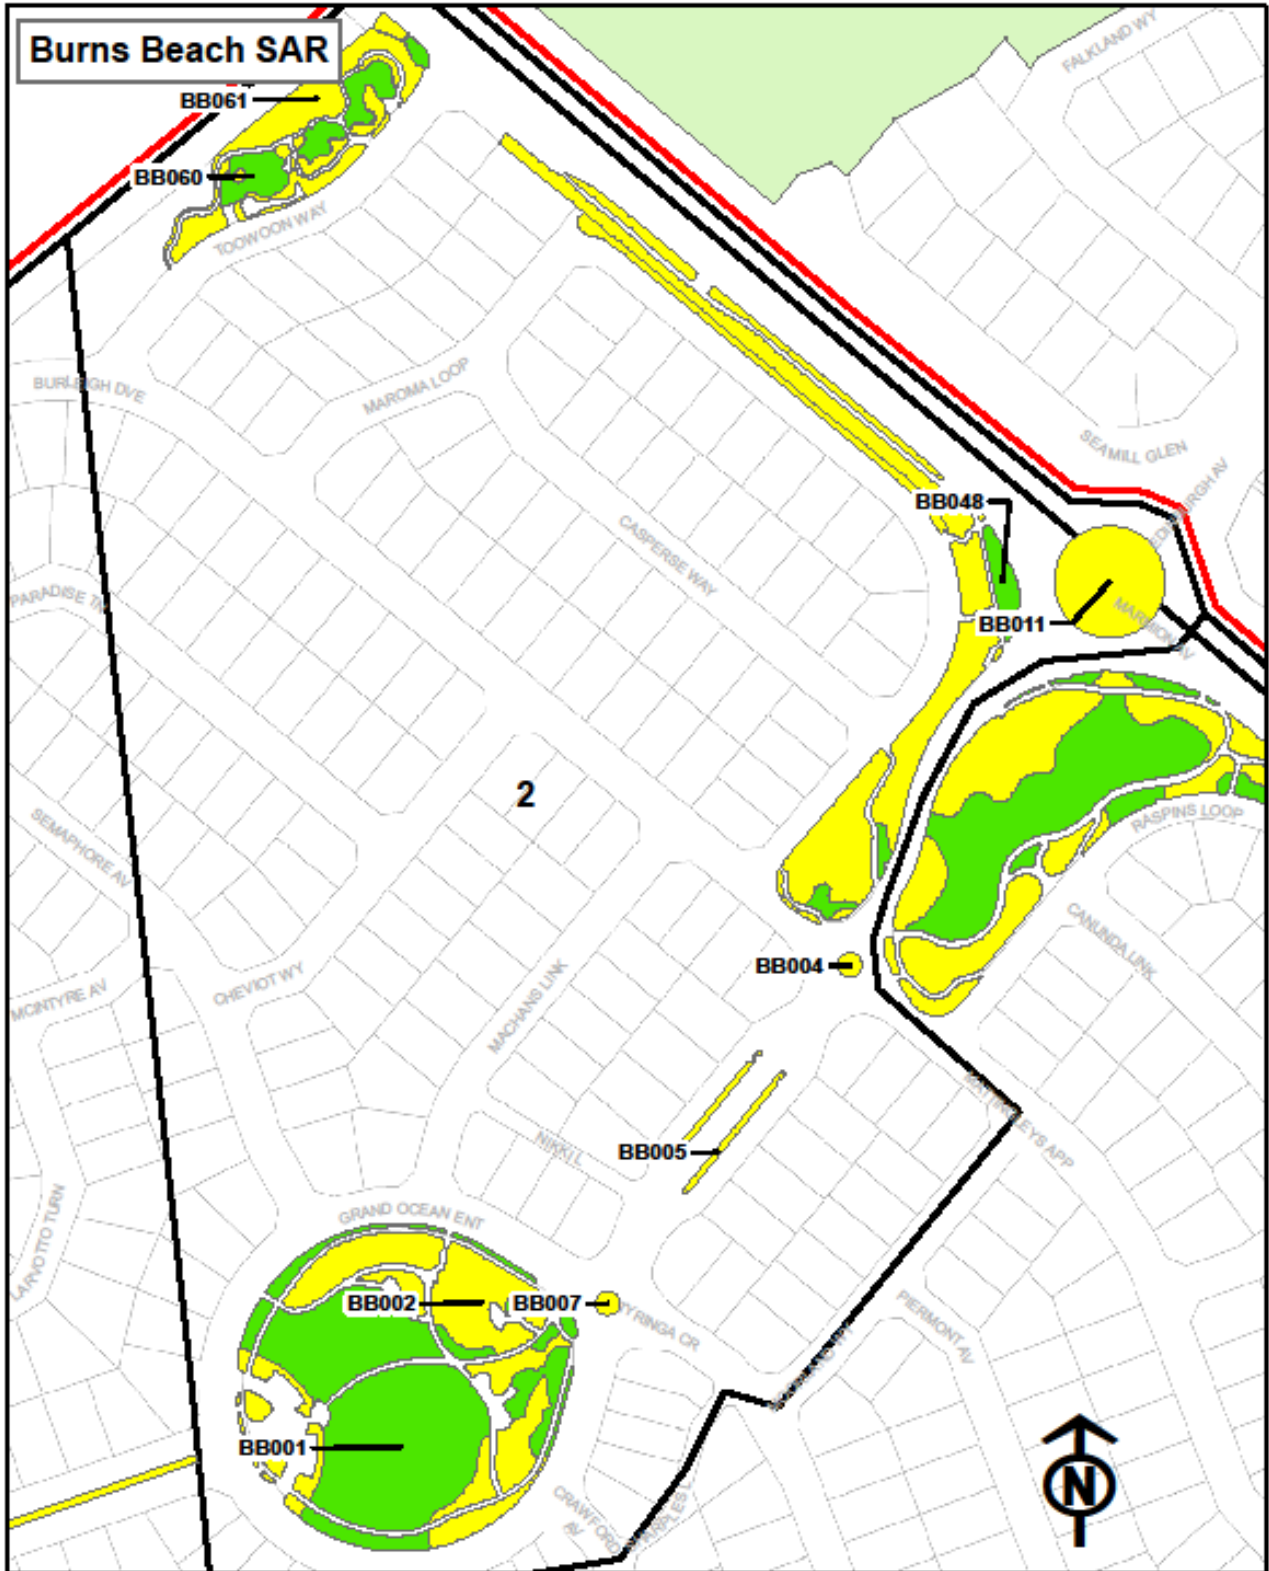

ATTACHMENT A - MAP OF ENHANCED MAINTENANCE AREAS

City of Joondalup

Zone 2

Document Path: I:\AMSIGIS Projects\SAR_Master\BurnsBeach_Disag.mxd
 Date Saved: 25/11/2021
 Compiled: Infrastructure Asset Management Services

Legend

- Burns Beach SAR Area
- Burns Beach Zones