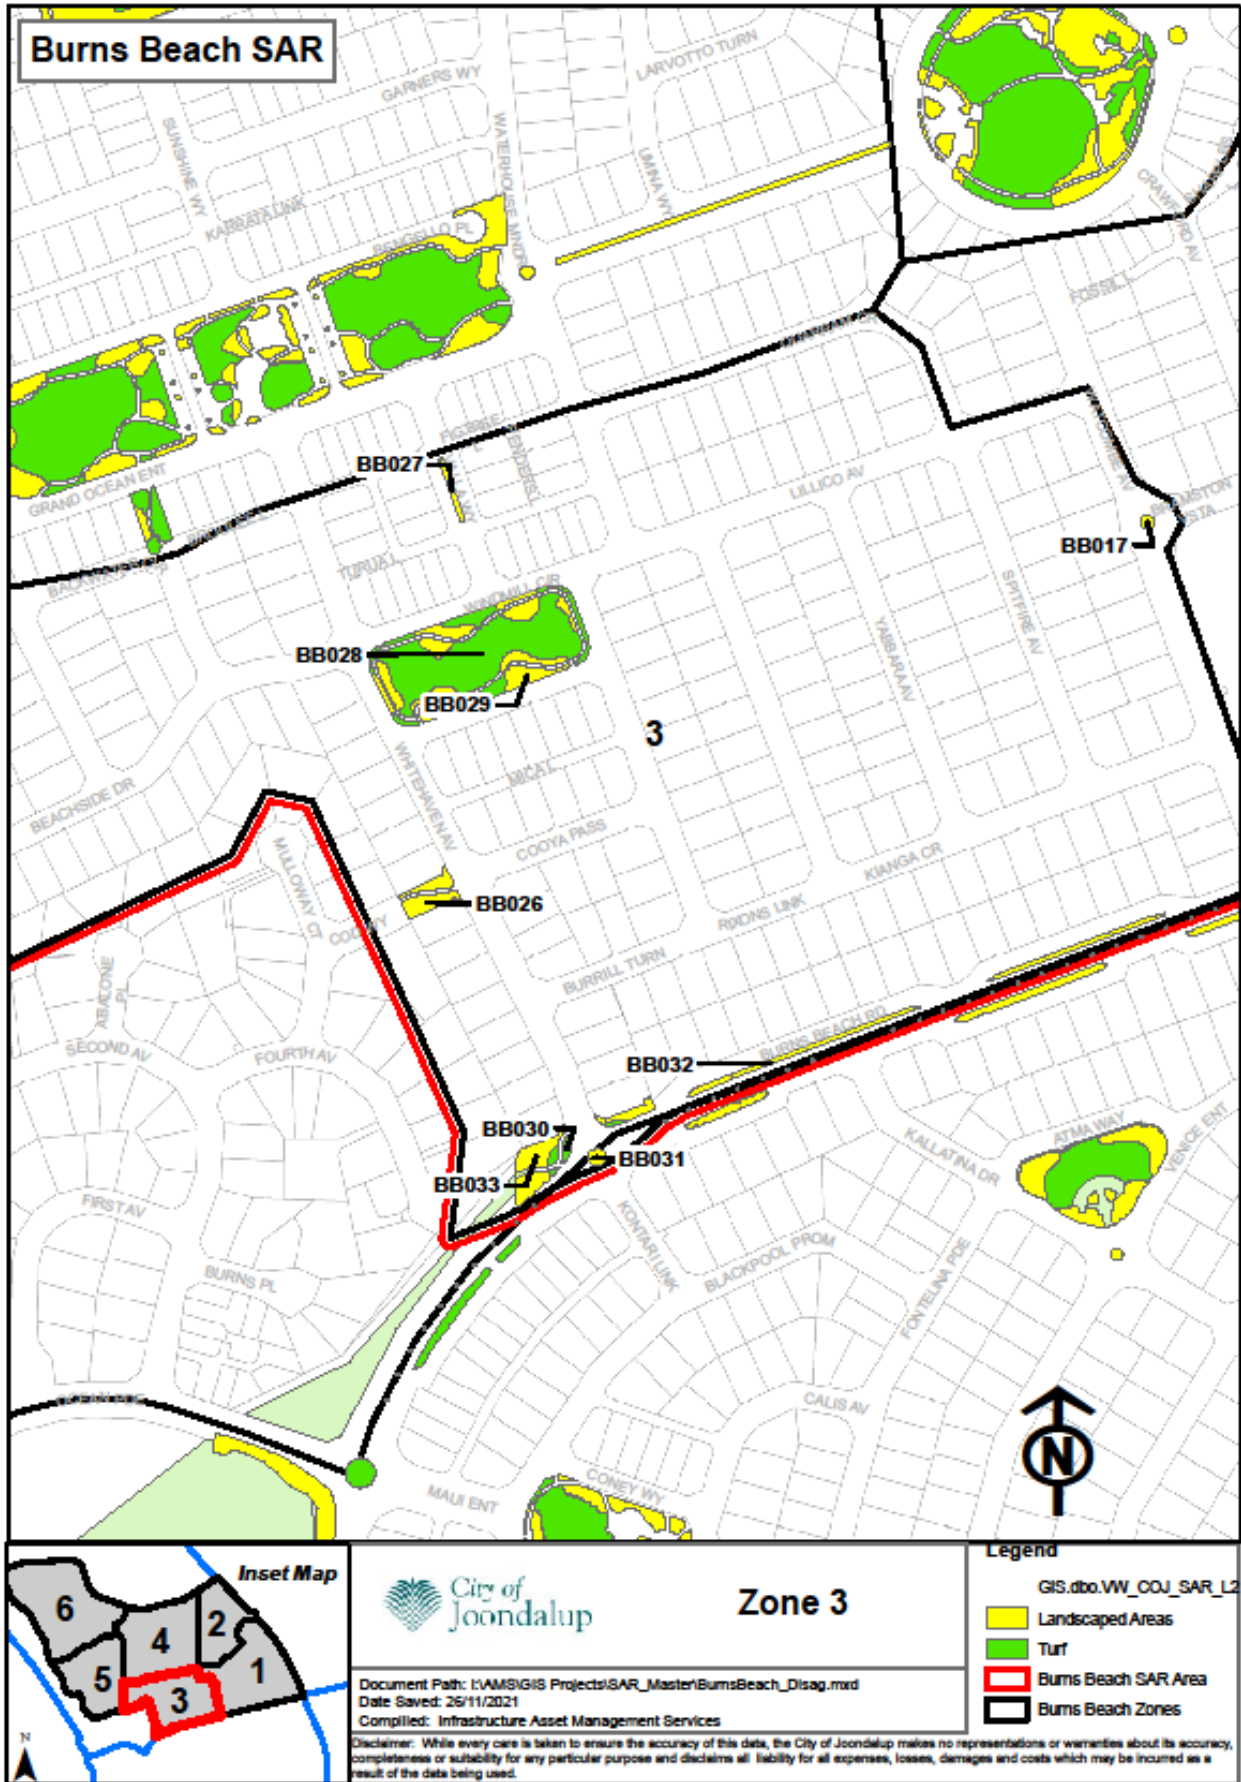

ATTACHMENT A - MAP OF ENHANCED MAINTENANCE AREAS

City of Joondalup

Zone 2

Document Path: I:\AMSIGIS Projects\SAR_Master\BurnsBeach_Disag.mxd
 Date Saved: 25/11/2021
 Compiled: Infrastructure Asset Management Services

Legend

GIS.dbo.VW_COJ_SAR_L2

- Landscaped Areas
- Turf
- Burns Beach SAR Area
- Burns Beach Zones

City of Joondalup

Zone 5

Document Path: [\\AMSIGIS\Projects\SAR_Master\BurnsBeach_Disag.mxd]
 Date Saved: 26/11/2021
 Compiled: Infrastructure Asset Management Services

Legend

- Burns Beach SAR Area
- Burns Beach Zones