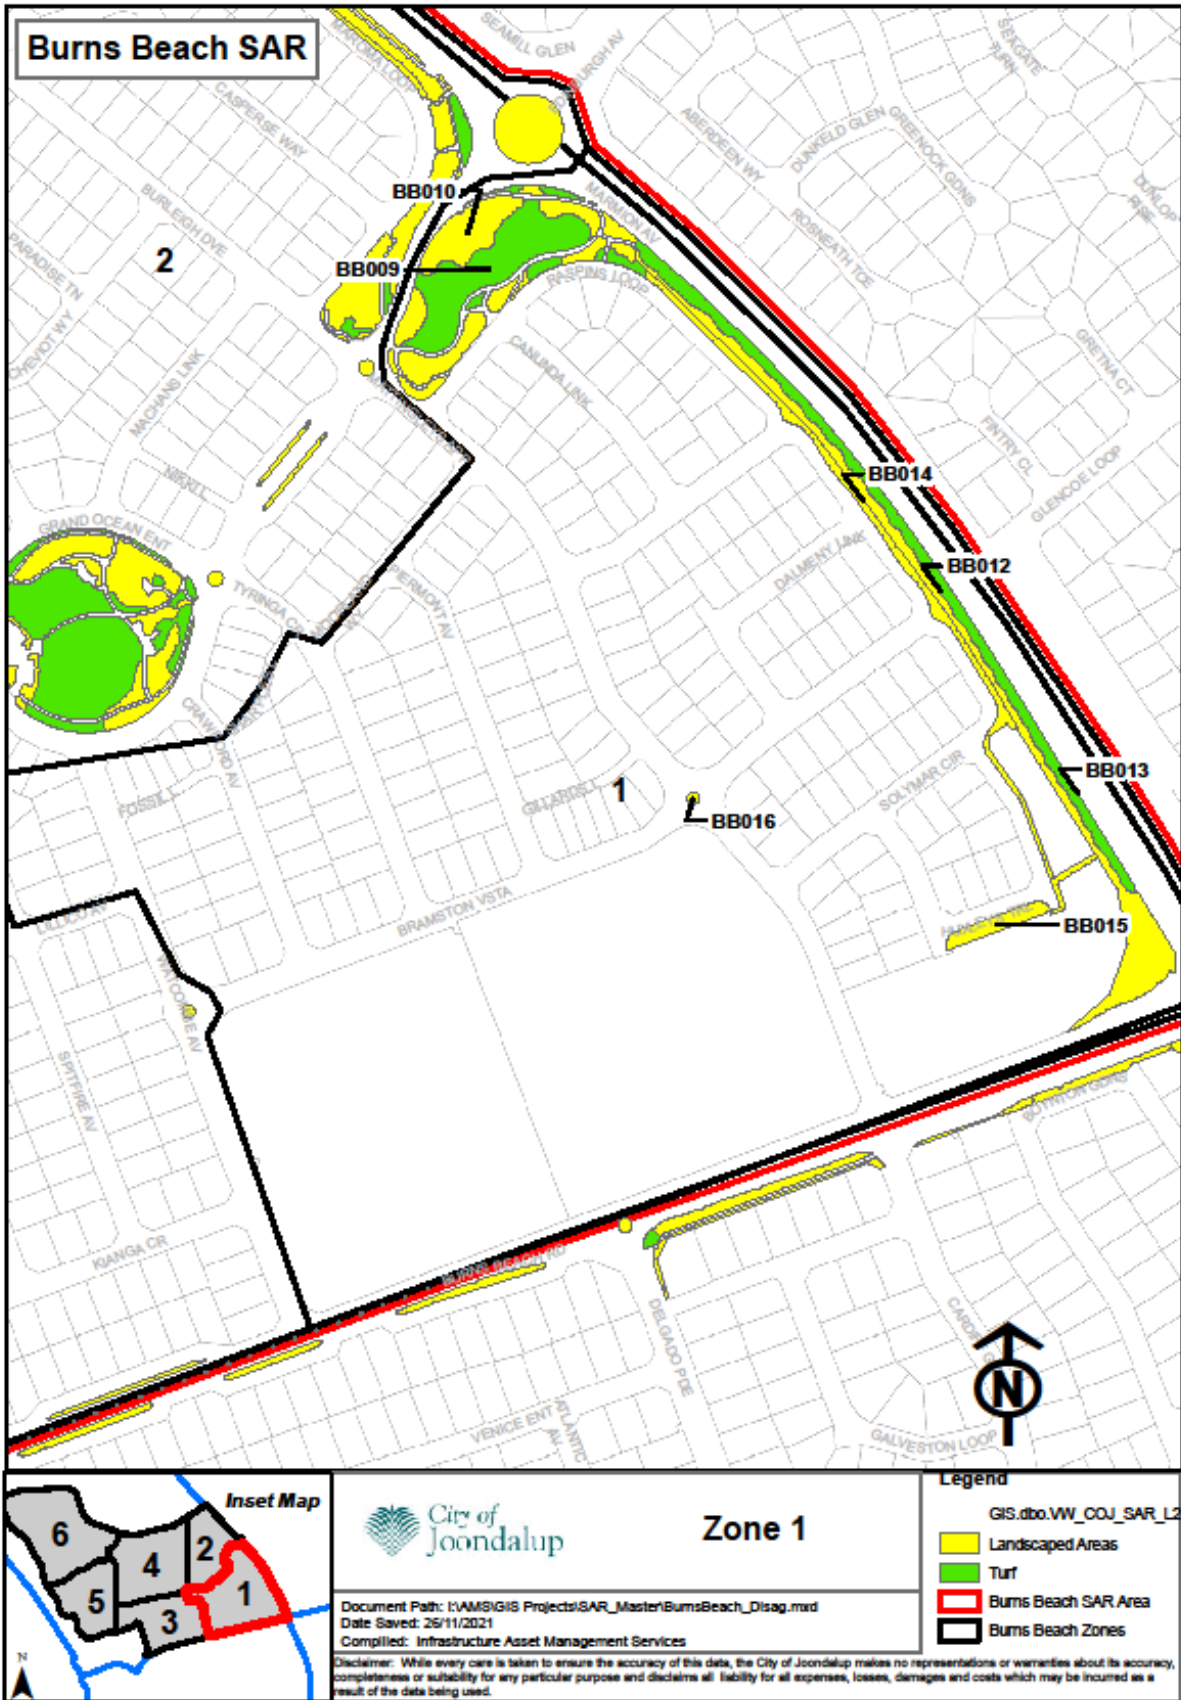

ATTACHMENT A - MAP OF ENHANCED MAINTENANCE AREAS

City of Joondalup

Zone 2

Document Path: I:\AMSIGIS Projects\SAR_Master\BurnsBeach_Disag.mxd
 Date Saved: 25/11/2021
 Compiled: Infrastructure Asset Management Services

Legend

- Burns Beach SAR Area
- Burns Beach Zones